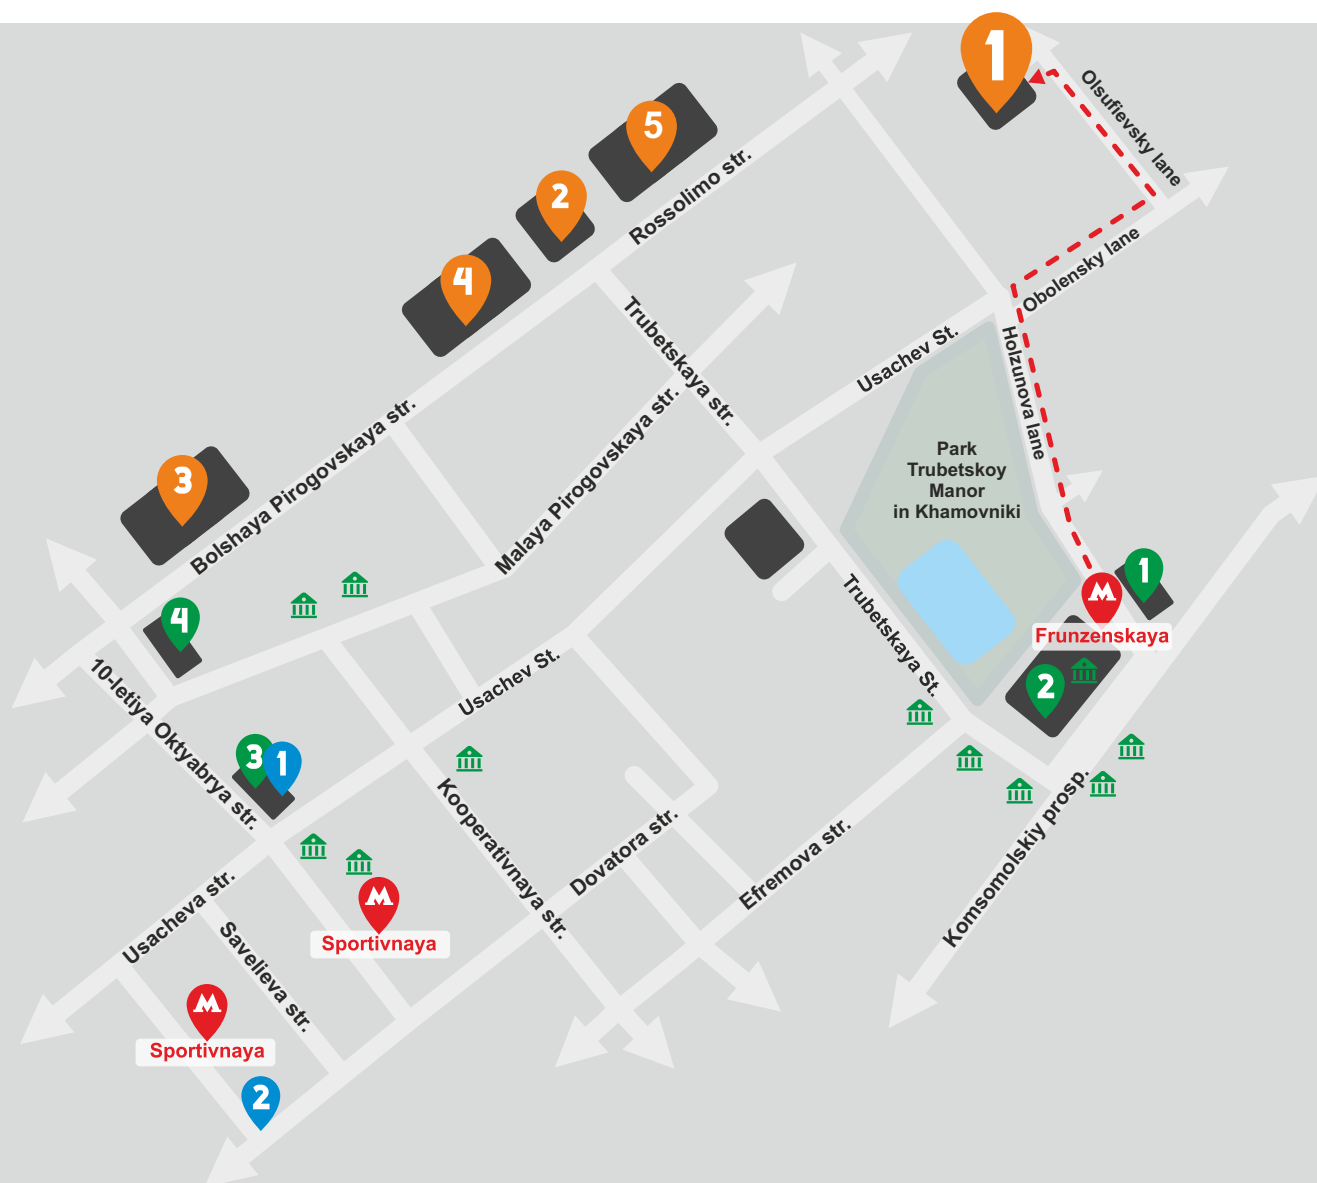

Location map

VENUE

- | | | | |
|----------|--------------------------------------------------------------------------------------------------------------------------------------------------------------------|----------|-------------------------------------------------------------------------------------------------------------------------------------------------------------------|
| 1 | <p>Department of operative surgery and topographic anatomy, faculty of medicine I.M. Sechenov First Moscow State Medical University
15/13 Rossolimo Street</p> | 1 | <p>Café "MU-MU"
26 Komsomolskiy prospekt</p> |
| 2 | <p>Museum of history of medicine of Sechenov University
2 Bolshaya Pirogovskaya Street, build. 3</p> | 2 | <p>Moscow Youth Palace (MDM)
Burger King Starbucks McDonalds
IL Patio Cafe "Zolotaya vobla" Shokoladnitsa
28 Komsomolskiy prospekt</p> |
| 3 | <p>UKB №1
6 Bolshaya Pirogovskaya Street, build. 1</p> | 3 | <p>Café "Ogni Areny"
11 Desyatiletiya Oktyabrya Street</p> |
| 4 | <p>Rectorate
2 Bolshaya Pirogovskaya Street, build. 4</p> | 4 | <p>Café "Golubka"
53/55 Bolshaya Pirogovskaya Street</p> |
| 5 | <p>Fronstein Urology Clinic
2 Bolshaya Pirogovskaya Street, build. 1</p> | 1 | <p>Hotel "Arena" 2*
11 Desyatiletiya Oktyabrya Street</p> |
| M | <p>Metro station Sportivnaya
Metro station Frunzenskaya</p> | 2 | <p>Hotel «Yunost» 3*
34 Hamovnicheskij val</p> |

ATM